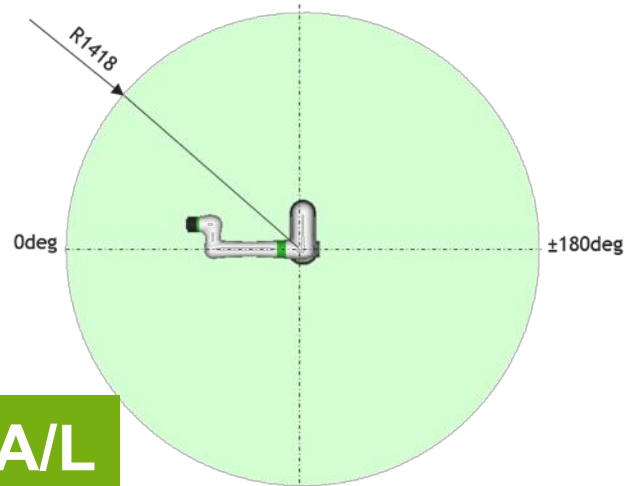

CRX-10iA

Easy Gripper Connection

Manual Guided Teaching

Lightweight at <40KG

Easy Operation

Ergonomic Design

Easy to Install

Work Envelope

CRX-10iA

CRX-10iA/L