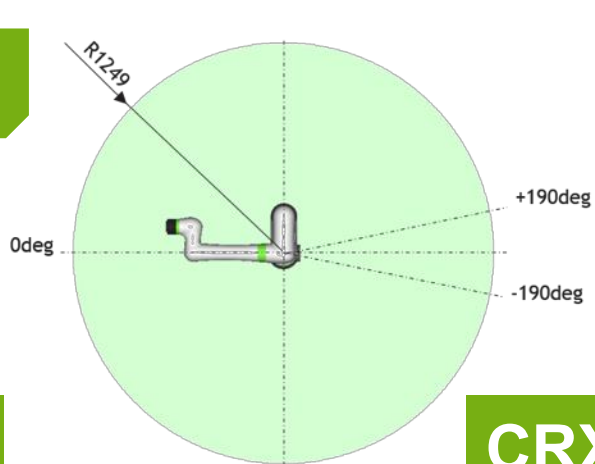

CRX-10iA

Easy Gripper Connection

Manual Guided Teaching

Lightweight at <40KG

Easy Operation

Ergonomic Design

Easy to Install

Work Envelope