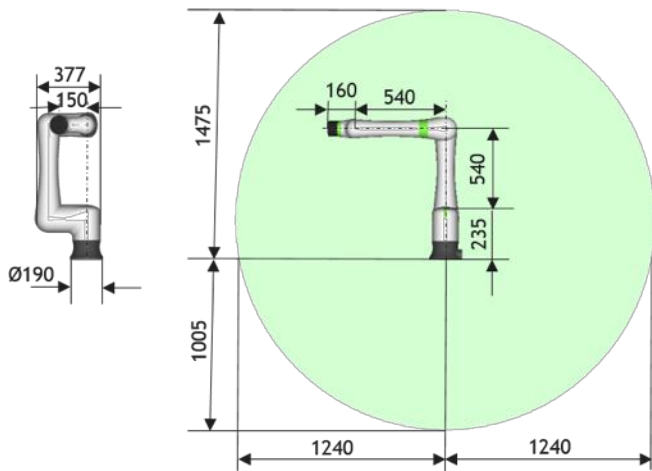

CRX-10iA

Easy Gripper Connection

Manual Guided Teaching

Lightweight at <40KG

Easy Operation

Ergonomic Design

Easy to Install

Work Envelope

CRX-10iA

CRX-10iA/L